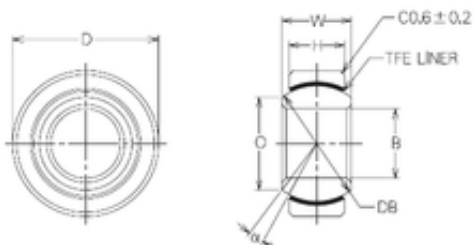

América SKF BELEZA IFM Polícia.

8 mm x 19 mm x 8 mm NMB MBT8 Rolamentos simples

Bearing No. MBT8

Size	8x19x9.5 mm
Bore Diameter	8 mm
Outer Diameter	19 mm
Width	9,5 mm
d	8 mm
D	19 mm
B	9,5 mm
C	7 mm
Db	14,288 mm
O	10,7 mm
B	8 mm
D	19 mm
H	7 mm
W	9,5 mm
Angle	12 °
Weight	0,014 Kg
Basic dynamic load rating (C)	16,67 kN
Static load rating radial (C0)	37,26 kN

MBT8 Bearing 2D drawings and 3D CAD models