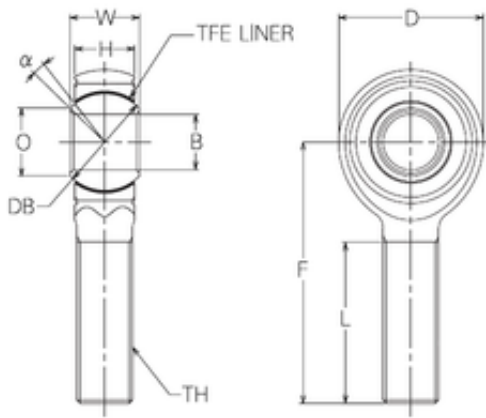

### 6 mm x 20,5 mm x 6 mm NMB HRT6E Rolamentos simples

Bearing No. HRT6E

Bore Diameter	6 mm
Width	6 mm
d	6 mm
Db	13,49 mm
O	7,8 mm
B	6 mm
D	20,5 mm
F	39,5 mm
H	8,75 mm
L	22 mm
W	11 mm
Angle	15 °
Thread (TH)	M6 x 1,0

HRT6E Bearing 2D drawings and 3D CAD models